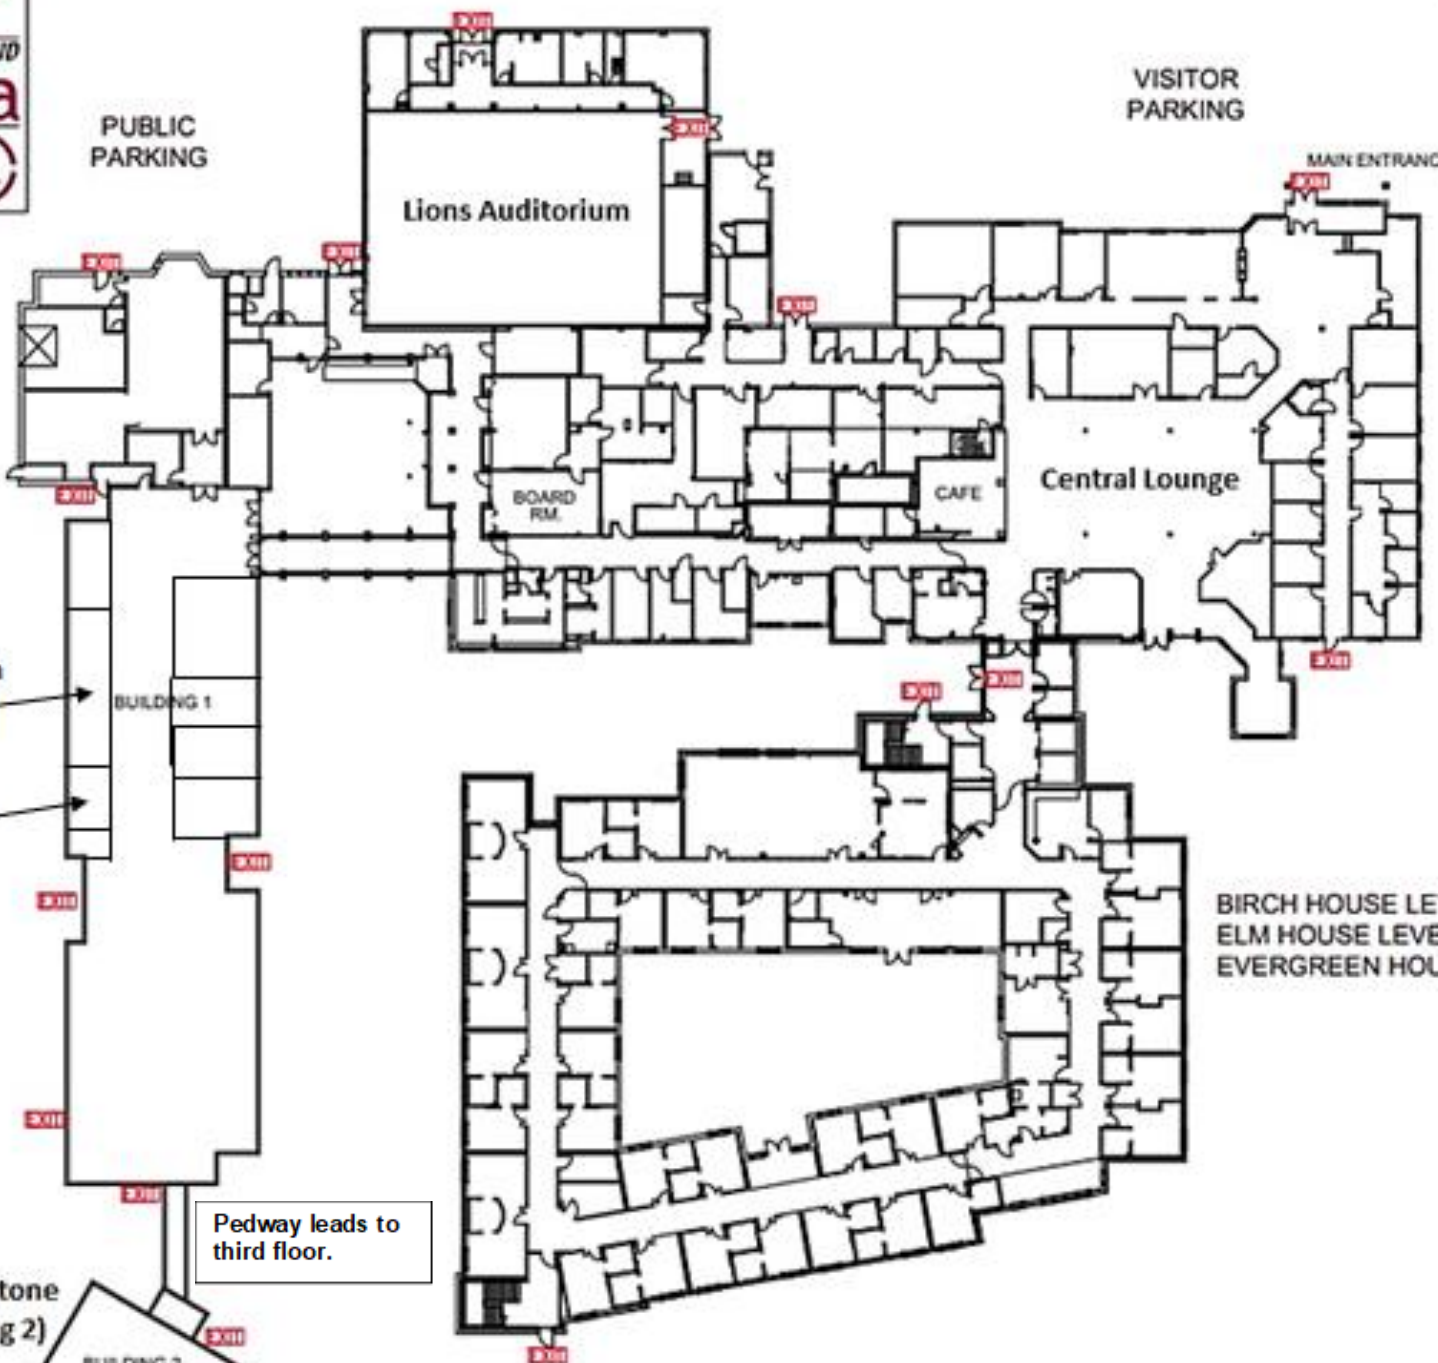

**LOCH LOMOND VILLA  
MAIN FLOOR**

Entrance To  
First Floor  
Lobby

Entrance To Second Floor Lobby

Crossing  
(Building 3)

- Legend:**
- Lions Auditorium (A)
  - Activity Room (AR)
  - Central Lounge (CL)
  - Dining Room also known as the cafeteria (DR)
  - Movie Theatre (MT)
  - Gazebo (G)
  - Villa Visitation Park (VP)
  - Nursing Home Without Walls (NHWW)
  - Milestone Lobby (MS)
  - Cornerstone Lobby (CS)
  - Crossing 1st Floor Lobby (C1)
  - Crossing 2nd Floor Lobby (C2)

PUBLIC PARKING

VISITOR PARKING

MAIN ENTRANCE

Lions Auditorium

Central Lounge

BOARD RM.

CAFE

Senior's Outreach Program (SORP)